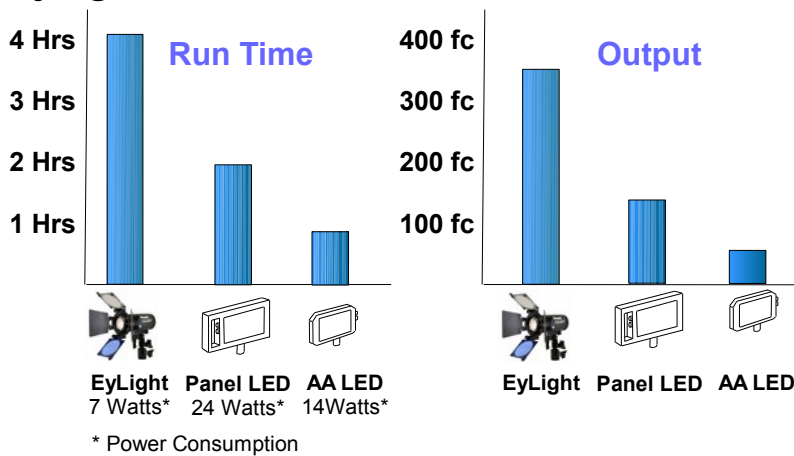

All-Weather

Run Time

EyLight

- **High Output - 80W Equivalent**
- **4 Hour Run Time – Never Miss a Shot**
- **Quick-Swap Rechargeable Battery**
- **Single Point Source – Single Shadow**
- **Dimmer Control without Color Shift**
- **Weatherproof Safe Outdoor Use**
- **50,000 Hour Life LED**
- **Safe - No Heat LED**
- **No AA battery Save Cost & Environment**
- **Ruggedized Aluminum Construction**

Never miss a shot with 4 hours of run time and having more light means the ability to modify, control and match prevailing lighting conditions. Single-Point source gives pleasing and natural results with a single shadow unlike panels that are pixelated.