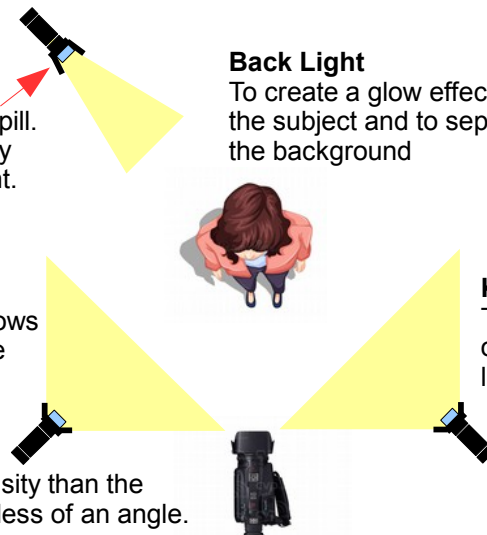

Easily Achieve Great Video

Your path to professional looking video and great story telling starts with quality lighting.

With 3 point lighting, you can effectively and easily illuminate any subject for cinematic looks and creative control.

Never miss a shot with 4 hours of run time and having more light means the ability to modify, control and match prevailing lighting conditions. Single-Point source gives pleasing and natural results with a single shadow unlike panels that are pixelated.

Built for reliability Frezzi ruggedized products work when you need them and in any weather condition. They are used by virtually every major TV station and network.

Barn Doors
Shape and control light spill. Illuminate only what you want.

Back Light
To create a glow effect on the edges of the subject and to separate them from the background

Fill Light
To fill in shadows created by the Key Light.

Key Light
This is your main or Key Source to light the subject.

Lower in intensity than the Key light and less of an angle.